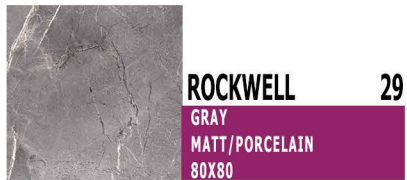

SUCCESS WILL CONTINUE...

GAIN FRESH PERSPECTIVE

80X80

FUTURISTIC

AMAZON

**CREAM
POLISHED/ PORCELAIN
80X80**

4FACE

IF IT'S A WOW FACTOR YOU'RE LOOKING TO CREATE IN YOUR HOME, AMAZON AS BLACK MARBLE EFFECT PORCELAIN TILES MAY JUST BE THE PERFECT OPTION. WITH A DISTINCTIVE CREAM COLOR INTERSPERSED BY STRIKING WHITE VEINS, THESE TILES PROVIDE INTERIOR SPACES WITH A REAL STANDOUT QUALITY. THIS LOOK IS ENHANCED FURTHER BY A HIGHLY POLISHED FINISH.