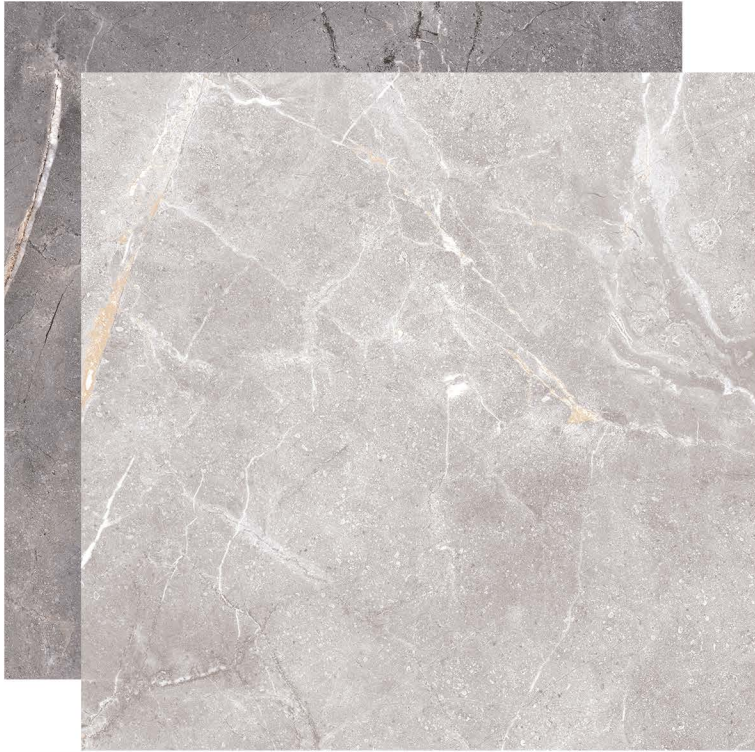

ROCKWELL

**GARY
MATT/PORCELAIN
80X80**