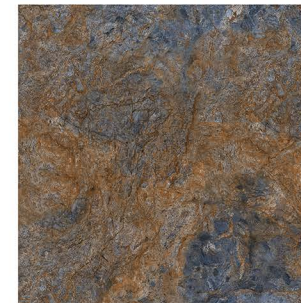

SUCCESS WILL CONTINUE...

GAIN FRESH PERSPECTIVE

80X80

FUTURISTIC

AMAZON

**CREAM
POLISHED/ PORCELAIN
80X80**

4FACE

IF IT'S A WOW FACTOR YOU'RE LOOKING TO CREATE IN YOUR HOME, AMAZON AS BLACK MARBLE EFFECT PORCELAIN TILES MAY JUST BE THE PERFECT OPTION. WITH A DISTINCTIVE CREAM COLOR INTERSPERSED BY STRIKING WHITE VEINS, THESE TILES PROVIDE INTERIOR SPACES WITH A REAL STANDOUT QUALITY. THIS LOOK IS ENHANCED FURTHER BY A HIGHLY POLISHED FINISH.

ARIZONA

**BROWN
POLISHED/ PORCELAIN
80X80**

4FACE

BROWN CERAMIC FLOORING IDEAS CAN CREATE A TIMELESS AND VERSATILE FEATURE IN YOUR HOME.

A Y D A

**CREAM, GRAY
POLISHED/PORCELAIN
80X80**

5FACE

GRAY AND CREAM CERAMIC FLOORING IDEAS CAN CREATE A TIMELESS AND VERSATILE FEATURE IN YOUR HOME.