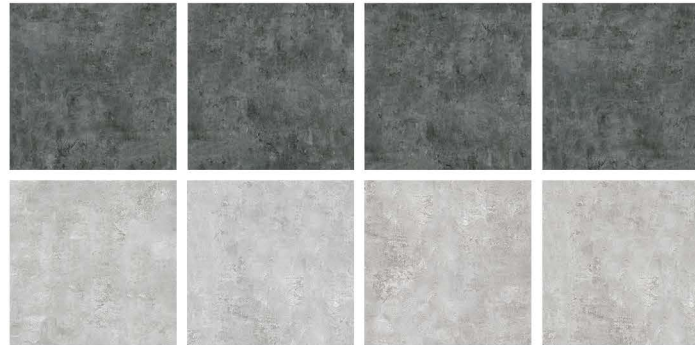

SUCCESS WILL CONTINUE...

GAIN FRESH PERSPECTIVE

80X80

FUTURISTIC

AMAZON

**CREAM
POLISHED/ PORCELAIN
80X80**

4FACE

IF IT'S A WOW FACTOR YOU'RE LOOKING TO CREATE IN YOUR HOME, AMAZON AS BLACK MARBLE EFFECT PORCELAIN TILES MAY JUST BE THE PERFECT OPTION. WITH A DISTINCTIVE CREAM COLOR INTERSPERSED BY STRIKING WHITE VEINS, THESE TILES PROVIDE INTERIOR SPACES WITH A REAL STANDOUT QUALITY. THIS LOOK IS ENHANCED FURTHER BY A HIGHLY POLISHED FINISH.

ARIZONA

**BROWN
POLISHED/ PORCELAIN
80X80**

4FACE

BROWN CERAMIC FLOORING IDEAS CAN CREATE A TIMELESS AND VERSATILE FEATURE IN YOUR HOME.

A Y D A

**CREAM, GRAY
POLISHED/PORCELAIN
80X80**

5FACE

GRAY AND CREAM CERAMIC FLOORING IDEAS CAN CREATE A TIMELESS AND VERSATILE FEATURE IN YOUR HOME.

BENITA

**GRAY
MATT/PORCELAIN
80X80**

4FACE

THE FLOOR IN A ROOM IS OFTEN THE LARGEST SURFACE AREA TO COVER, SO GETTING YOUR FLOORING IDEAS RIGHT CAN REALLY MAKE OR BREAK THE STYLE AND LOOK OF A SPACE.

BERELIYAN