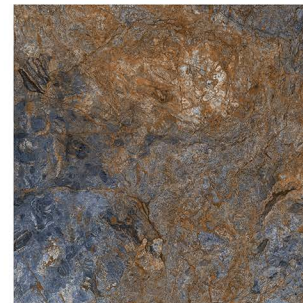

SUCCESS WILL CONTINUE...

GAIN FRESH PERSPECTIVE

80X80

FUTURISTIC

AMAZON

**CREAM
POLISHED/ PORCELAIN
80X80**

4FACE

IF IT'S A WOW FACTOR YOU'RE LOOKING TO CREATE IN YOUR HOME, AMAZON AS BLACK MARBLE EFFECT PORCELAIN TILES MAY JUST BE THE PERFECT OPTION. WITH A DISTINCTIVE CREAM COLOR INTERSPERSED BY STRIKING WHITE VEINS, THESE TILES PROVIDE INTERIOR SPACES WITH A REAL STANDOUT QUALITY. THIS LOOK IS ENHANCED FURTHER BY A HIGHLY POLISHED FINISH.

ARIZONA

**BROWN
POLISHED/ PORCELAIN
80X80**

4FACE

BROWN CERAMIC FLOORING IDEAS CAN CREATE A TIMELESS AND VERSATILE FEATURE IN YOUR HOME.

A Y D A

**CREAM, GRAY
POLISHED/PORCELAIN
80X80**

5FACE

GRAY AND CREAM CERAMIC FLOORING IDEAS CAN CREATE A TIMELESS AND VERSATILE FEATURE IN YOUR HOME.