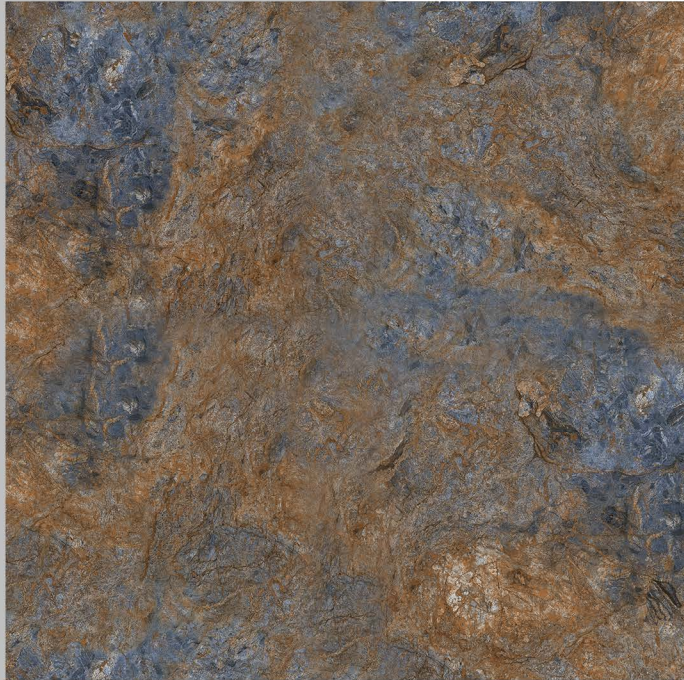

ARIZONA

**BROWN
POLISHED/ PORCELAIN
80X80**