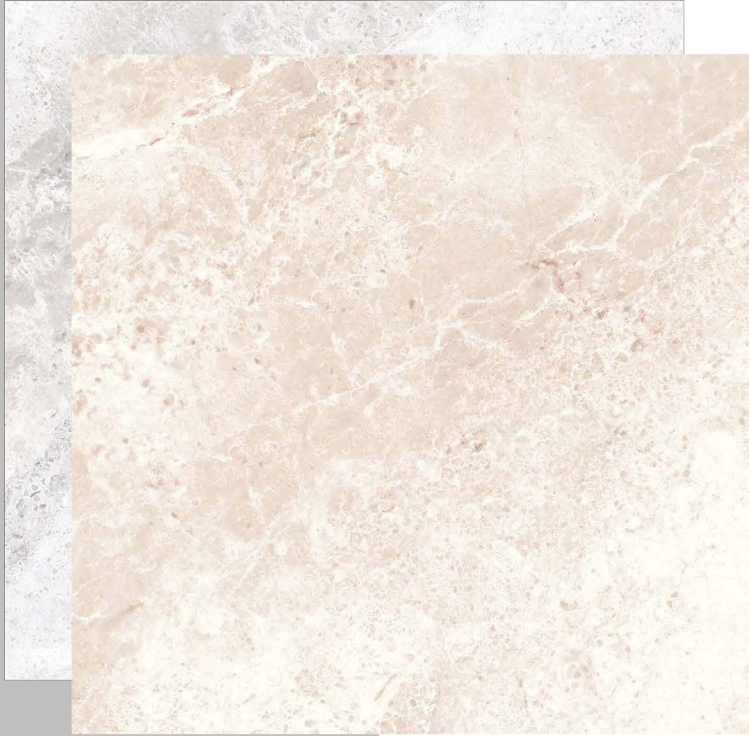

KAROL

**CREAM, GRAY
POLISHED/PORCELAIN
80X80**