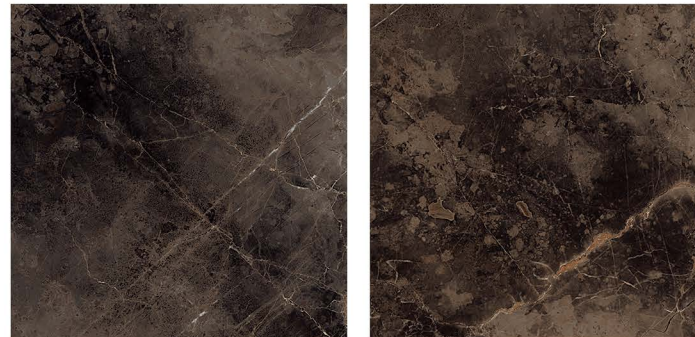

2FACE

TALKING ABOUT CREMA TEXTURE MARBLE MEANS TALKING ABOUT DESIGN, ARCHITECTURE AND DECORATION. FOR THIS REASON, THE BEST KNOWN ARCHITECTS AND INTERIOR DESIGNERS IN THE WORLD USE THIS VALUABLE MATERIAL IN ORDER TO CREATE COUNTLESS PROJECTS.