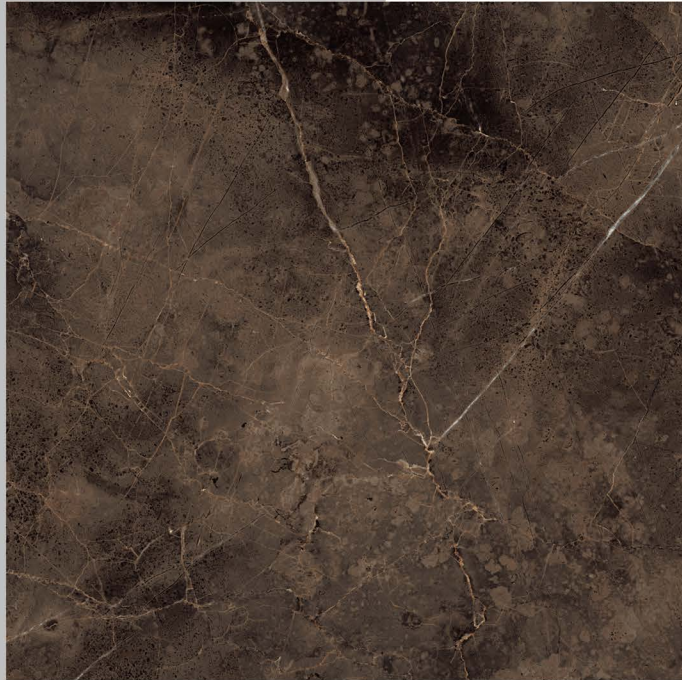

HARMONI

**BROWN
POLISHED/PORCELAIN
80X80**