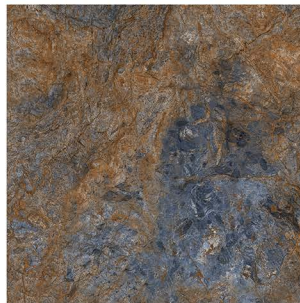

SUCCESS WILL CONTINUE...

GAIN FRESH PERSPECTIVE

80X80

FUTURISTIC

AMAZON

**CREAM
POLISHED/ PORCELAIN
80X80**

4FACE

IF IT'S A WOW FACTOR YOU'RE LOOKING TO CREATE IN YOUR HOME, AMAZON AS BLACK MARBLE EFFECT PORCELAIN TILES MAY JUST BE THE PERFECT OPTION. WITH A DISTINCTIVE CREAM COLOR INTERSPERSED BY STRIKING WHITE VEINS, THESE TILES PROVIDE INTERIOR SPACES WITH A REAL STANDOUT QUALITY. THIS LOOK IS ENHANCED FURTHER BY A HIGHLY POLISHED FINISH.

ARIZONA

**BROWN
POLISHED/ PORCELAIN
80X80**

4FACE

BROWN CERAMIC FLOORING IDEAS CAN CREATE A TIMELESS AND VERSATILE FEATURE IN YOUR HOME.

A Y D A

**CREAM, GRAY
POLISHED/PORCELAIN
80X80**

5FACE

GRAY AND CREAM CERAMIC FLOORING IDEAS CAN CREATE A TIMELESS AND VERSATILE FEATURE IN YOUR HOME.