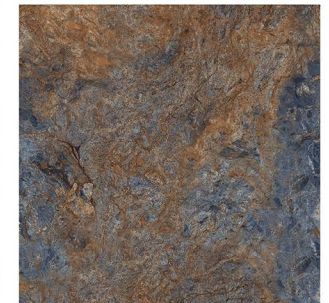

SUCCESS WILL CONTINUE...

GAIN FRESH PERSPECTIVE

80X80

FUTURISTIC

AMAZON

**CREAM
POLISHED/ PORCELAIN
80X80**

4FACE

IF IT'S A WOW FACTOR YOU'RE LOOKING TO CREATE IN YOUR HOME, AMAZON AS BLACK MARBLE EFFECT PORCELAIN TILES MAY JUST BE THE PERFECT OPTION. WITH A DISTINCTIVE CREAM COLOR INTERSPERSED BY STRIKING WHITE VEINS, THESE TILES PROVIDE INTERIOR SPACES WITH A REAL STANDOUT QUALITY. THIS LOOK IS ENHANCED FURTHER BY A HIGHLY POLISHED FINISH.

ARIZONA

**BROWN
POLISHED/ PORCELAIN
80X80**

4FACE

BROWN CERAMIC FLOORING IDEAS CAN CREATE A TIMELESS AND VERSATILE FEATURE IN YOUR HOME.

A Y D A

**CREAM, GRAY
POLISHED/PORCELAIN
80X80**

5FACE

GRAY AND CREAM CERAMIC FLOORING IDEAS CAN CREATE A TIMELESS AND VERSATILE FEATURE IN YOUR HOME.