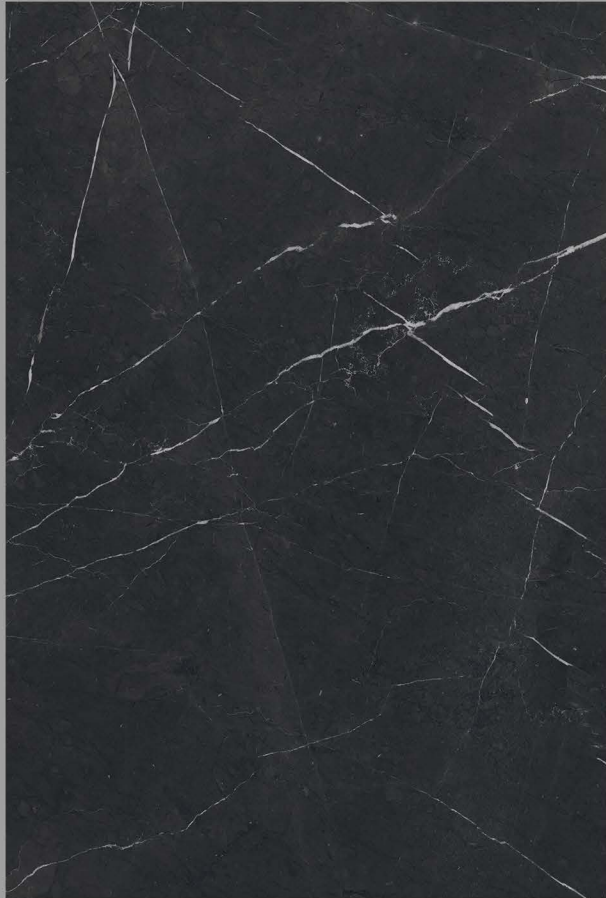

FIDENZA

**GRAY
POLISHED, PORCELAIN
800X1200**

4FACE

GRAY FLOORING IDEAS CAN CREATE A TIMELESS AND VERSATILE FEATURE IN YOUR HOME. THE FLOOR IN A ROOM IS OFTEN THE LARGEST SURFACE AREA TO COVER, SO GETTING YOUR FLOORING IDEAS RIGHT CAN REALLY MAKE OR BREAK THE STYLE AND LOOK OF A SPACE.