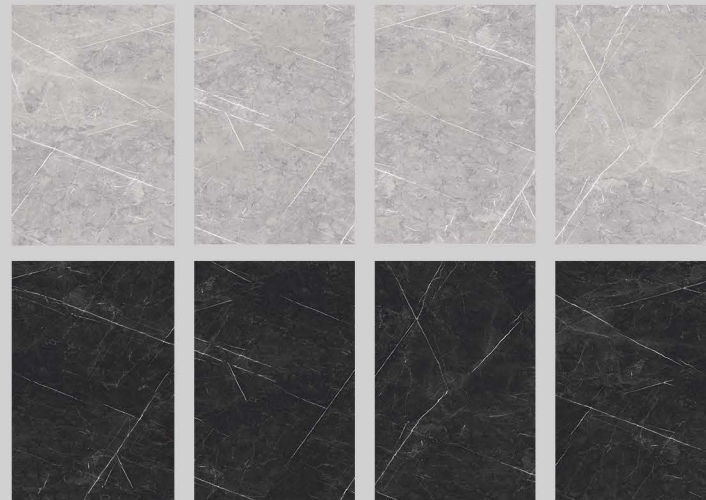

BENITA

**GRAY
POLISHED, PORCELAIN
800X1200**

3FACE

THE BIG DIFFERENCES ARE SOMETIMES IN THE SMALL DETAILS. IN THE CASE OF MERLIN BY ONYX DESIGN MARBLE WHAT MAKES THE DIFFERENCE IS GRAY COLOR A FORMAT CREATED TO FIT IN WITH THE LATEST TRENDS IN ARCHITECTURE AND INTERIOR DESIGN.

CABANA
GRAY
POLISHED, PORCELAIN
800X1200

4FACE

BLUE MARBLE IS A NATURAL STONE CAPABLE OF VISUALLY CONNECTING US WITH THE SKY AND THE SEA. SODALITE BLUE COMPOSED OF LAZULITE- CALCITE, AND PYRITE, CREATES A VELVET COBALT SEA FURROWED BY GOLDEN WAVES.