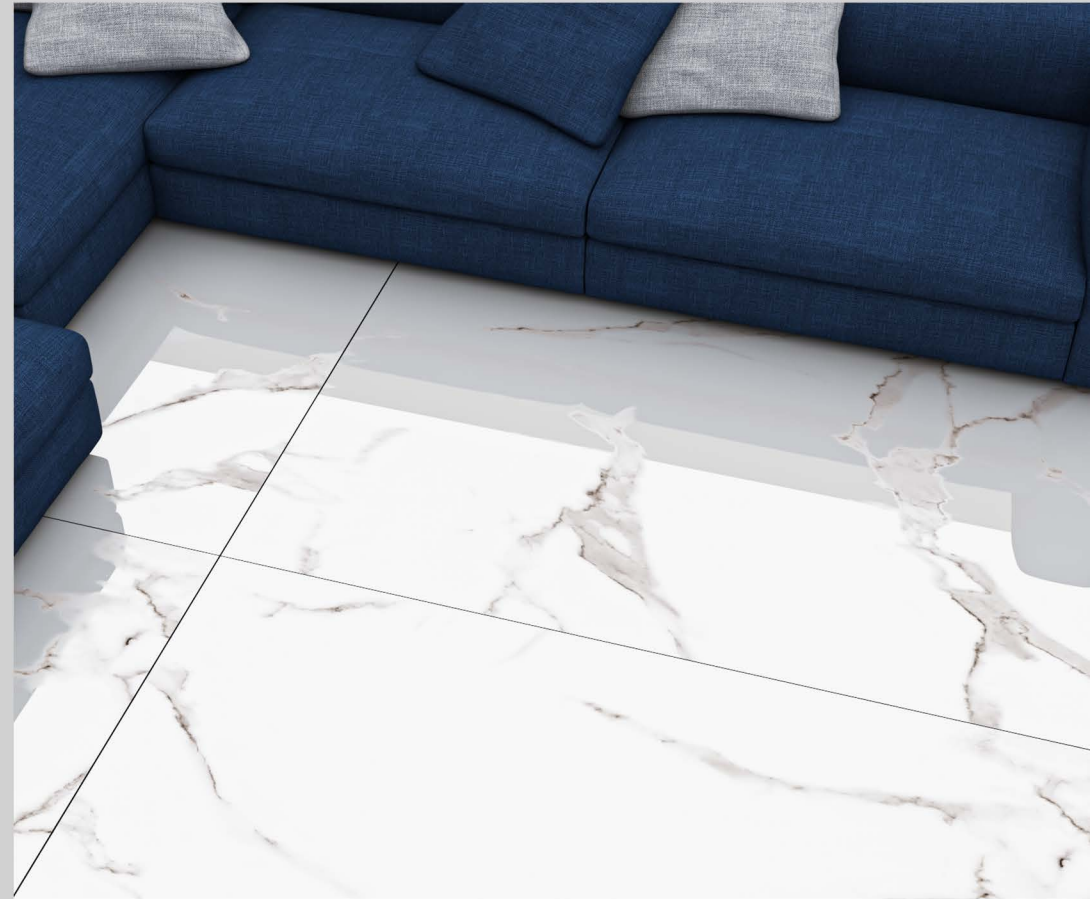

REWIN

**GRAY
POLISHED, PORCELAIN
800X1200**

4FACE

THIS LIGHT AND SMOOTH MARBLE DESIGN REDISCOVERS THE CLASSIC TASTE OF THE FLOORS WHILE WITH AN EXTRA TOUCH IN THE FINISHES AND INLAYS IT OFFERS NEW POSSIBILITIES OF INTERPRETATION. THE WIDE VARIETY OF COLORS ALLOWS YOU TO PLAY WITH SHAPES AND GEOMETRIES FROM THE MOST TRADITIONAL TO CONTEMPORARY ONES,