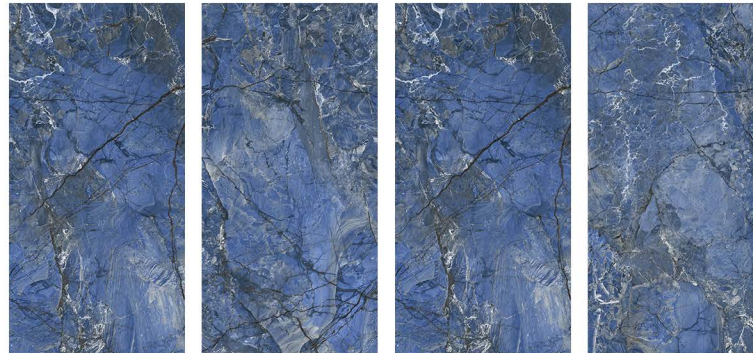

4FACE

BLUE MARBLE IS A NATURAL STONE CAPABLE OF VISUALLY CONNECTING US WITH THE SKY AND THE SEA. ASSOL BLUE, COMPOSED OF LAZULITE, CALCITE, AND PYRITE, CREATES A VELVETY COBALT SEA FURROWED BY GOLDEN WAVES.