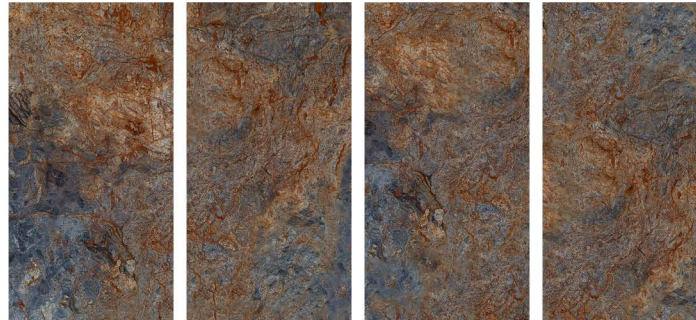

4 FACE

IT IS A STRONG, SOLID MARBLE FOR HOMEOWNERS SEEKING A HEAVIER, MORE LUXURIOUS FEEL. ENJOY THE SURFACE'S LUXURIOUSLY SMOOTH TEXTURE THAT ENHANCES BOTH INDOOR AND OUTDOOR SPACES JUST AS MUCH AS IT DOES TRADITIONAL BEDROOMS. IT IS IDEAL FOR BOTH CONTEMPORARY AND TRADITIONAL COUNTERTOPS.