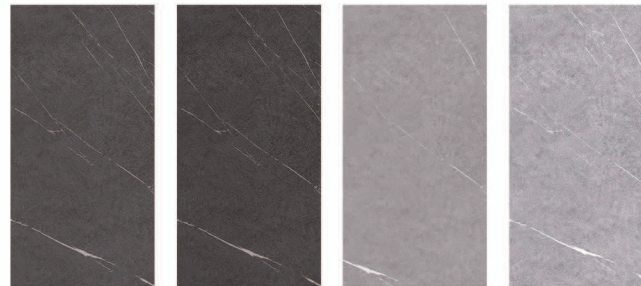

4FACE

THE GRAY MARBLE IS AN ENDURING NEUTRAL SHADE THAT HAS SEEN IMMENSE POPULARITY IN INTERIOR DESIGN OVER THE RECENT YEARS. ITS ABILITY TO INTEGRATE INTO BOTH BOLD AND SUBTLE DESIGNS MAKE IT A TRULY ADAPTABLE COLOR TO WORK WITH.