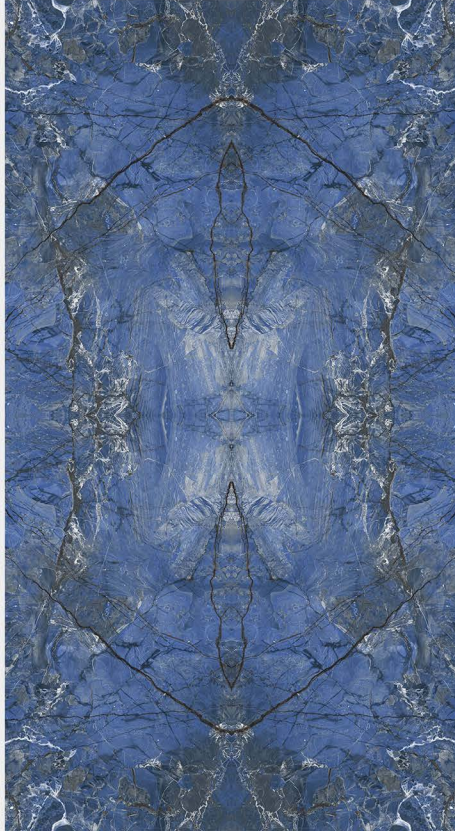

ASSOL

**BLUE
POLISHED, PORCELAIN
60X120**