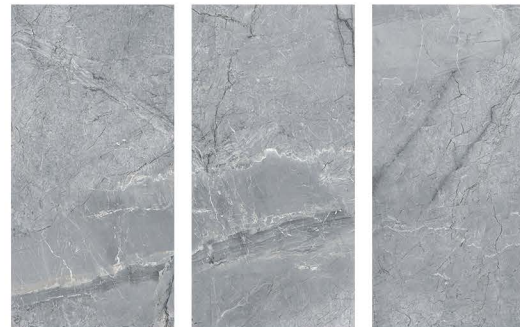

3FACE

PIETRA GRAY MARBLE IS A TYPE GRAY COLOR NATURAL STONE WITH VERY RICH WHITE VEINING QUARRIED IN TURKEY. IT HAS THE WHITE VEINS WHICH WILL GIVE A CONTEMPORARY LOOK FOR YOUR PROJECTS. PIETRA GRAY MARBLE HAS BEEN A TOP CHOICE FOR INTERIOR DESIGNERS AND HOMEOWNERS FOR MANY YEARS. WE PROVIDE THIS UNIQUE TEXTURE BY MONRO.