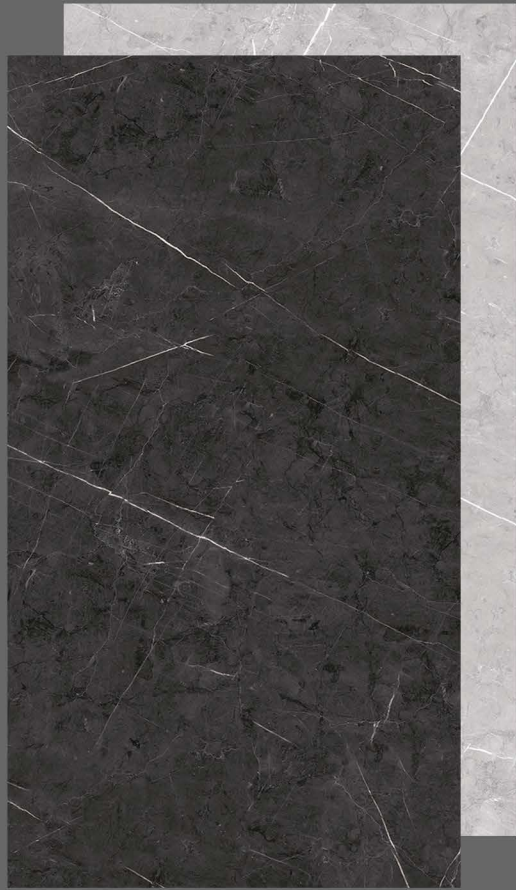

CABANA

**GRAY
POLISHED, PORCELAIN
60X120**