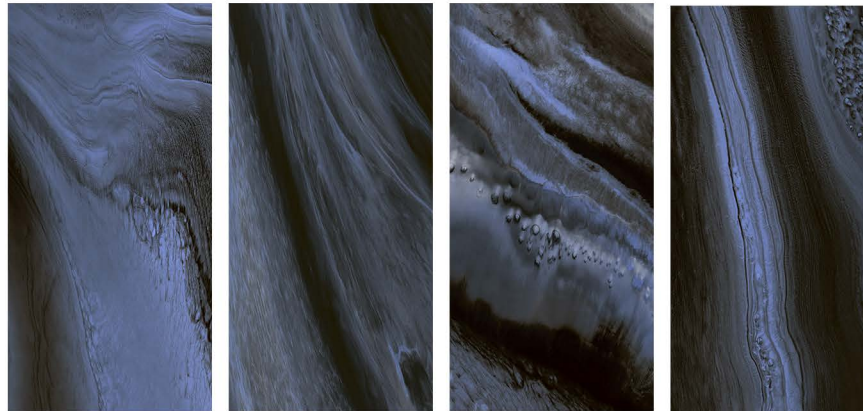

4FACE

EMULATING THE NATURAL EFFECT OF NEWLY QUARRIED STONE, OCEAN STONE IS FULL OF CHARACTER AND DEFINITION, ENHANCED BY ITS TACTILE TEXTURED FINISH. THE PERFECT ADDITION TO AN INDUSTRIAL STYLE BATHROOM WHERE RAW MATERIALS ARE BROUGHT TO THE FORE, OCEAN STONE BRINGS WARMTH AND CHARACTER TO