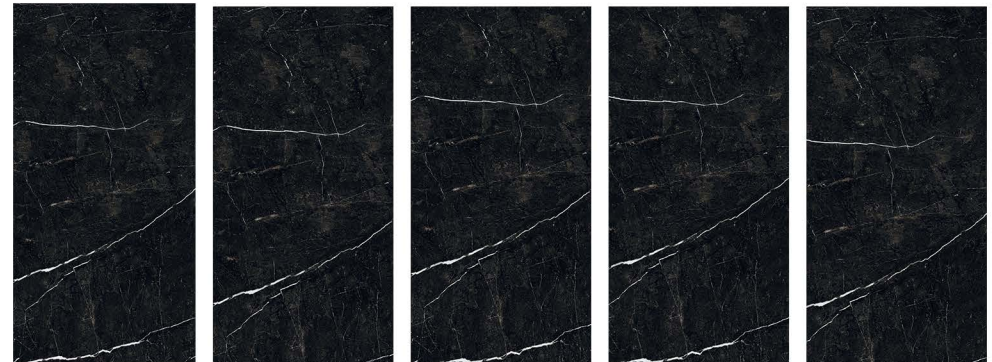

5FACE

INSPIRED BY CALACATTA EXTRA WHICH IS A POPULAR BLACK MARBLE WITH VARIOUS SIZES OF RICH GRAY WITH WHITE TINT VEINING THROUGHOUT. CALCUTTA MARBLE IS KNOWN FOR ITS THICK BOLD VEINING. IT IS A GREAT NATURAL STONE FOR WALL, FLOOR AND VANITY TOPS AND ELEGANT FIREPLACE SURROUNDS.