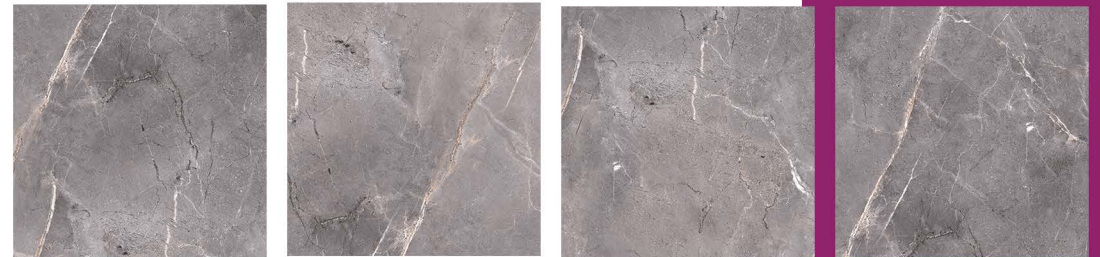

ROCKWELL

GRAY LIGHT
PORCELIAN TILE
40X40

4FACE
CALACATTA BEGIE MARBLE TILE IS A TREAT FOR THE EYES AND ONE OF THE MOST COVETED ITALIAN STONES. WITH ITS GRAY WHITE BACKGROUND THAT IS INFUSED WITH DEEP GRAY VEINING AND THE OCCASIONAL RIBBON OF GOLD, IT'S A STRIKING PIECE.

ROCKWELL

GRAY DARK
PORCELAIN TILE
40X40

4FACE
PIETRA GRAY MARBLE IS A TYPE GRAY COLOR NATURAL STONE WITH VERY RICH WHITE VEINING QUARRIED IN TURKEY. IT HAS THE WHITE VEINS WHICH WILL GIVE A CONTEMPORARY LOOK FOR YOUR PROJECTS. PIETRA GRAY MARBLE HAS BEEN A TOP CHOICE FOR INTERIOR DESIGNERS AND HOMEOWNERS FOR MANY YEARS.WE PROVIDE THIS UNIQE TEXTURE BY ROCKWELL