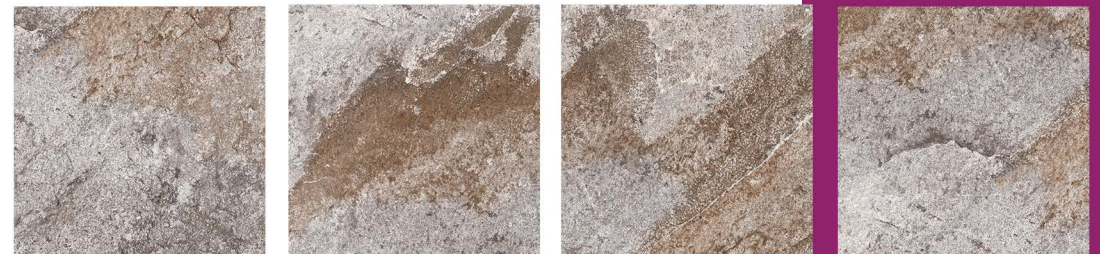

MONAKO

CREAM
PORCELAIN TILE
40X40

1FACE
CREMA MARFIL DESIGN IS A TEXTURED CREAMY BEIGE STONE WITH SOFT VEINS OF COLOR INCLUDING TONES OF YELLOW, CINNAMON, WHITE AND EVEN GOLDISH BEIGE. IT'S WARM YET PALE COLOR MEANS IT'S HIGHLY DESIRABLE, AND AS WELL QUITE ADAPTABLE FOR ANY SORT OF PROJECT: A MONUMENTAL ACCENT WALL, OR AS A TOUCH OF ELEGANCE FOR A MASTER SHOWER.

RAK
BROWN
PORCELAIN TILE
40X40

4FACE
THE BIG DIFFERENCES ARE SOMETIMES IN THE SMALL DETAILS. IN THE CASE OF MERLIN BY ONYX DESIGN MARBLE, WHAT MAKES THE DIFFERENCE IS BROWN COLOR, A FORMAT CREATED TO FIT IN WITH THE LATEST TRENDS IN ARCHITECTURE AND INTERIOR DESIGN.