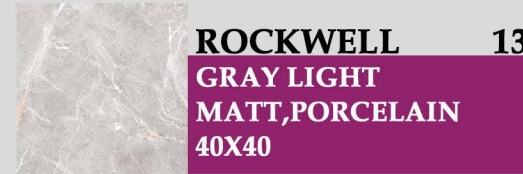

ROCKWELL 13
GRAY LIGHT
MATT,PORCELAIN
40X40