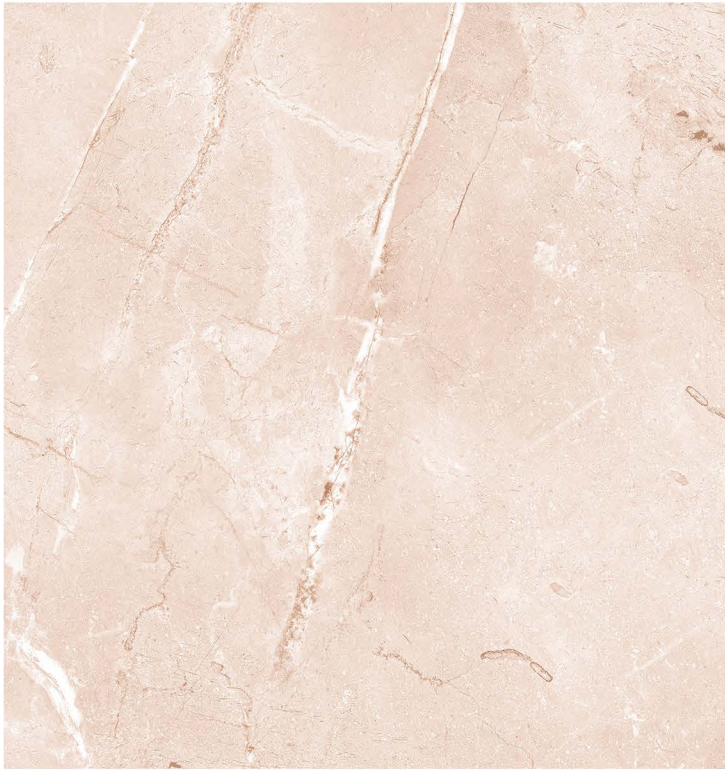

ROCKWELL

CREAM
PORCELAIN TILE
40X40

1FACE

THIS LIGHT AND SMOOTH MARBLE DESIGN REDISCOVERS THE CLASSIC TASTE OF THE FLOORS, WHILE WITH AN EXTRA TOUCH IN THE FINISHES AND INLAIS IT OFFERS NEW POSSIBILITIES OF INTERPRETATION. THE WIDE VARIETY OF COLORS ALLOWS YOU TO PLAY WITH SHAPES AND GEOMETRIES FROM THE MOST TRADITIONAL TO CONTEMPORARY ONES, FROM COLD TO WARM SHADES.