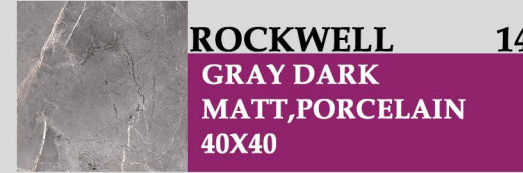

ROCKWELL 14
GRAY DARK
MATT,PORCELAIN
40X40