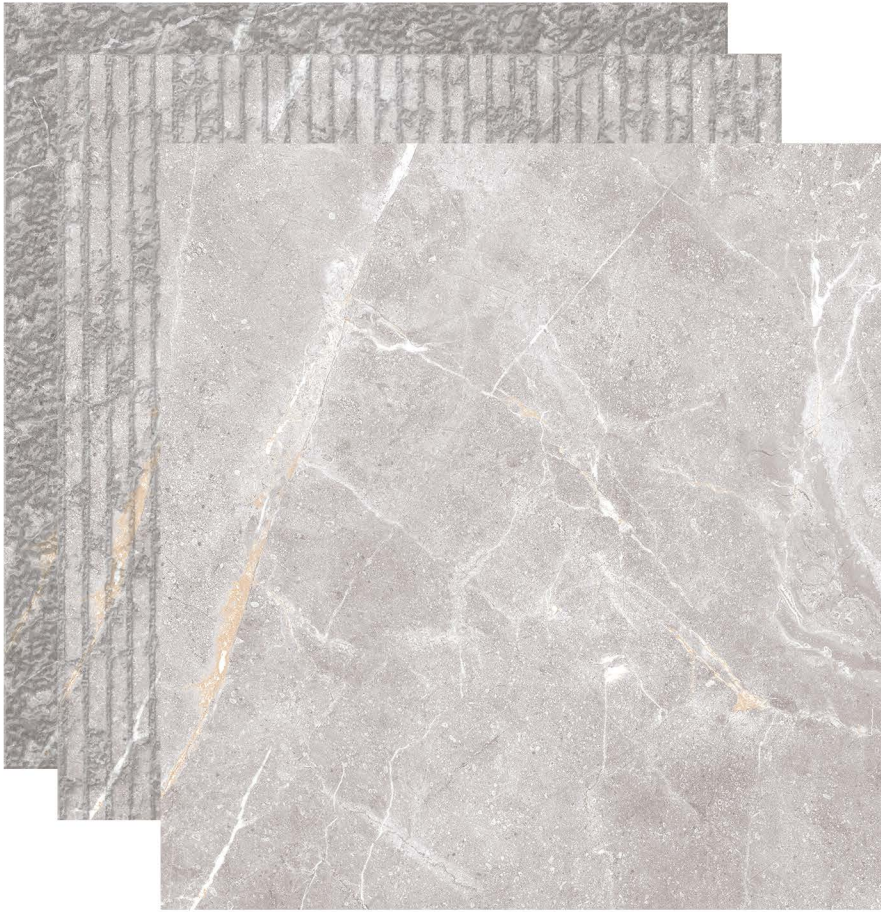

ROCKWELL

GRAY LIGHT
PORCELIAN TILE
40X40

4FACE
CALACATTA BEGIE MARBLE TILE IS A TREAT FOR THE EYES AND ONE OF THE MOST COVETED ITALIAN STONES. WITH ITS GRAY WHITE BACKGROUND THAT IS INFUSED WITH DEEP GRAY VEINING AND THE OCCASIONAL RIBBON OF GOLD, IT'S A STRIKING PIECE.