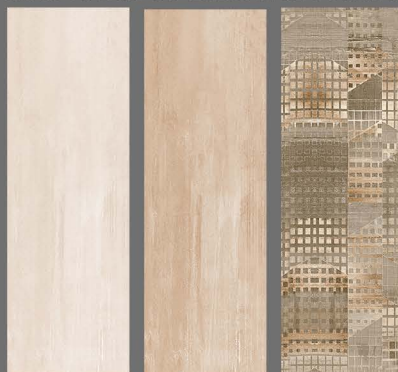

**GRAY
MATT, PORCELAIN
30X90**

OKIYA

**BROWN
MATT, PORCELAIN
30X90**

3FACE

CREMA MARFIL DESIGN IS A TEXTURED CREAMY BEIGE STONE WITH SOFT VEINS OF COLOR INCLUDING TONES OF YELLOW, CINNAMON, WHITE AND EVEN GOLDISH BEIGE. IT'S WARM YET PALE COLOR MEANS IT'S HIGHLY DESIRABLE, AND AS WELL QUITE ADAPTABLE FOR ANY SORT OF PROJECT: A MONUMENTAL ACCENT WALL, OR AS A TOUCH OF ELEGANCE FOR A MASTER SHOWER.

RADIN

**GRAY
GLOSSY, PORCELAIN
30X90**

5FACE

ONE OF THE RAREST AND MOST HIGHLY SOUGHT AFTER MARBLES IN THE WORLD. CALCUTTA ORO EXUDES ELEGANCE AND LUXURY. CALACATTA ORO MARBLE DESIGN IS DEFINED BY ITS THIN GOLD AND GRAY VEINING THAT PROVIDES ENDLESS DESIGN POSSIBILITIES. FROM CONTEMPORARY TO CLASSIC IT'S THE PERFECT STONE ANYWHERE IN THE HOME.