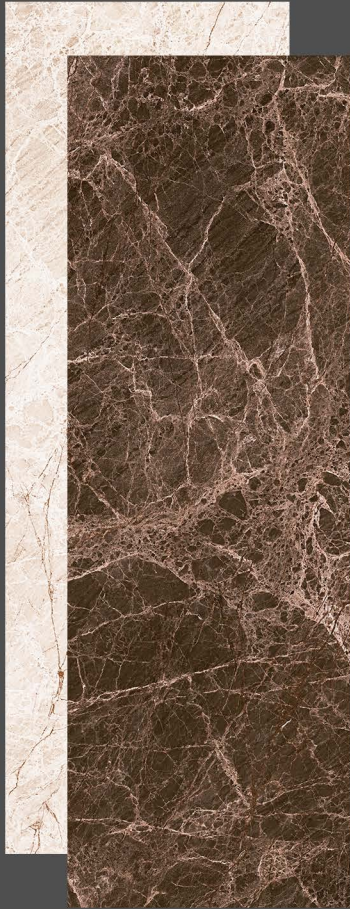

VIHAN 29
**CREAM
POLISHED, PORCELAIN
30X90**

ENHANCES FLEXIBILI

30X90

AMANDA

**BROWN, CREAM
POLISHED, PORCELAIN
30X90**

4FACE
STATELY, REFINED AND VERSATILE, AMANDA IS DESTINED TO BE A MAINSTAY IN TRADITIONAL TO MINIMAL-
ISTIC ENVIRONMENTS. TRADITIONAL TO CONTEMPORARY THIS IS TRULY A STONE FOR ALL AGES.