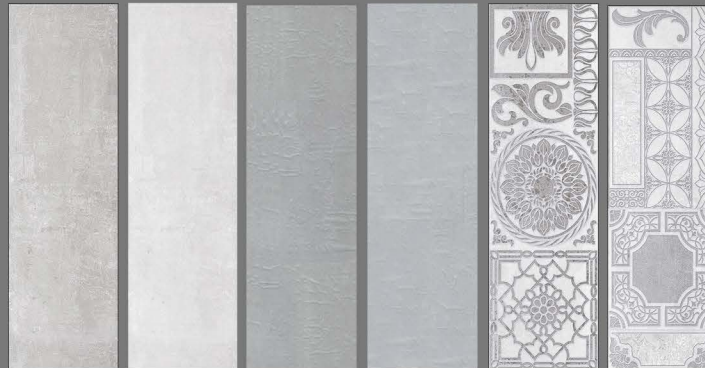

6FACE

GRAY CERAMIC FLOORING IDEAS CAN CREATE A TIMELESS AND VERSATILE FEATURE IN YOUR HOME. THE FLOOR IN A ROOM IS OFTEN THE LARGEST SURFACE AREA TO COVER, SO GETTING YOUR FLOORING IDEAS RIGHT CAN REALLY MAKE OR BREAK THE STYLE AND LOOK OF A SPACE.