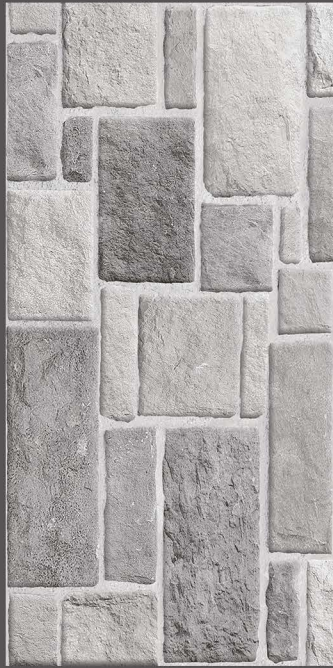

**REWIN**

**GRAY  
GLOSSY , PORCELAIN  
30X60**

**4FACE**  
OUR REWIN SERIES IS A GLAZED WALL  
TILE WITH A CLASSIC MARBLE DESIGN.  
GLAZED PORCELAIN WALL TILE 30X60  
IS AVAILABLE WITH POLISHED COAT-  
ING AND GIVES A NEW DESIGN AND  
ROLE TO YOUR SERVICE SPACE.