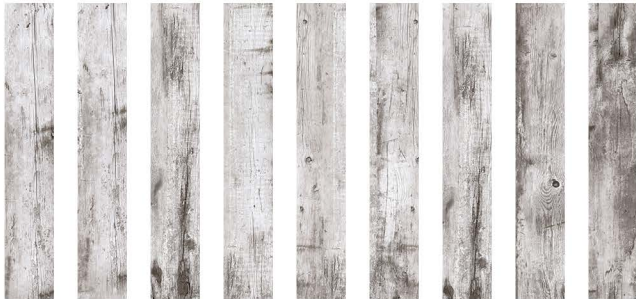

# ASHIL

GRAY

MATT , PORCELAIN

20X120

9FACE

NOT ONLY IS WOOD AESTHETICAL-  
LY PLEASING, BUT YOU CAN ALSO  
DESIGN AND USE IT IN DIFFERENT  
WAYS TO GIVE CHARM, WARMTH,  
AND EARTHINESS TO A SPACE.