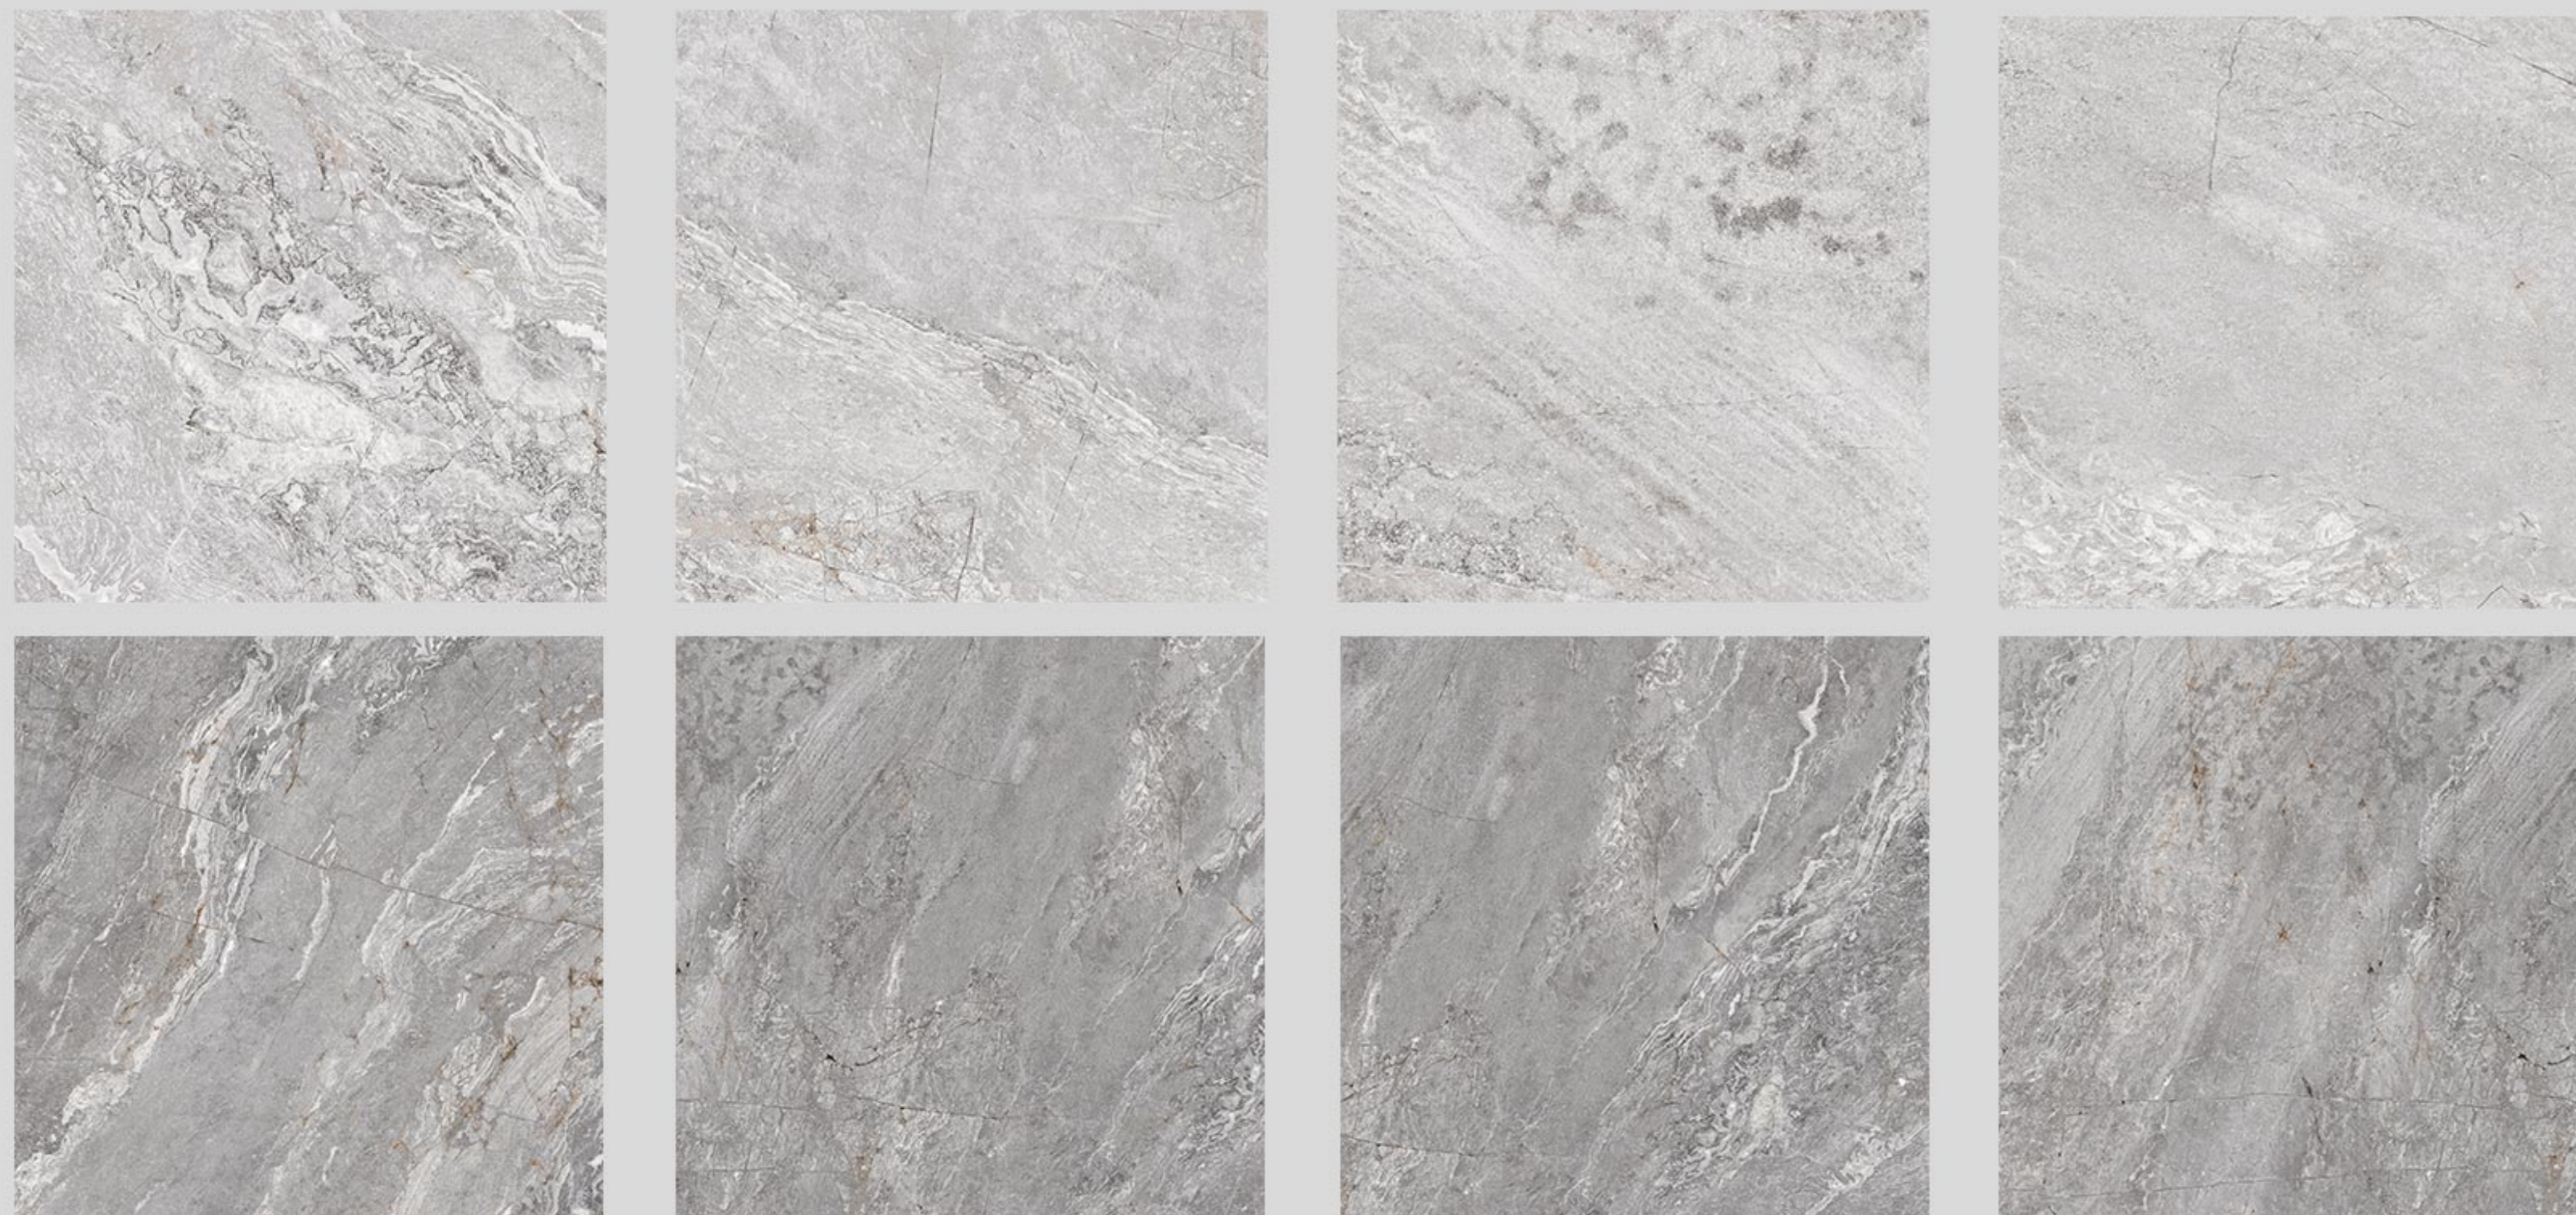

TOSKANI

GRAY
POLISHED , PORCELAIN
100X100

3FACE
CALACATTA FINE VEIN MARBLE IS AN ELEGANT ITALIAN MARBLE QUARRIED IN THE CARRARA AREA OF THE APUAN ALPS. IT CAN BE DISTINGUISHED FROM OTHER CALACATTA MARBLES DUE TO ITS FINE VEINING, WHICH VARIES IN COLOR FROM DOVE GREY TO AMBER.