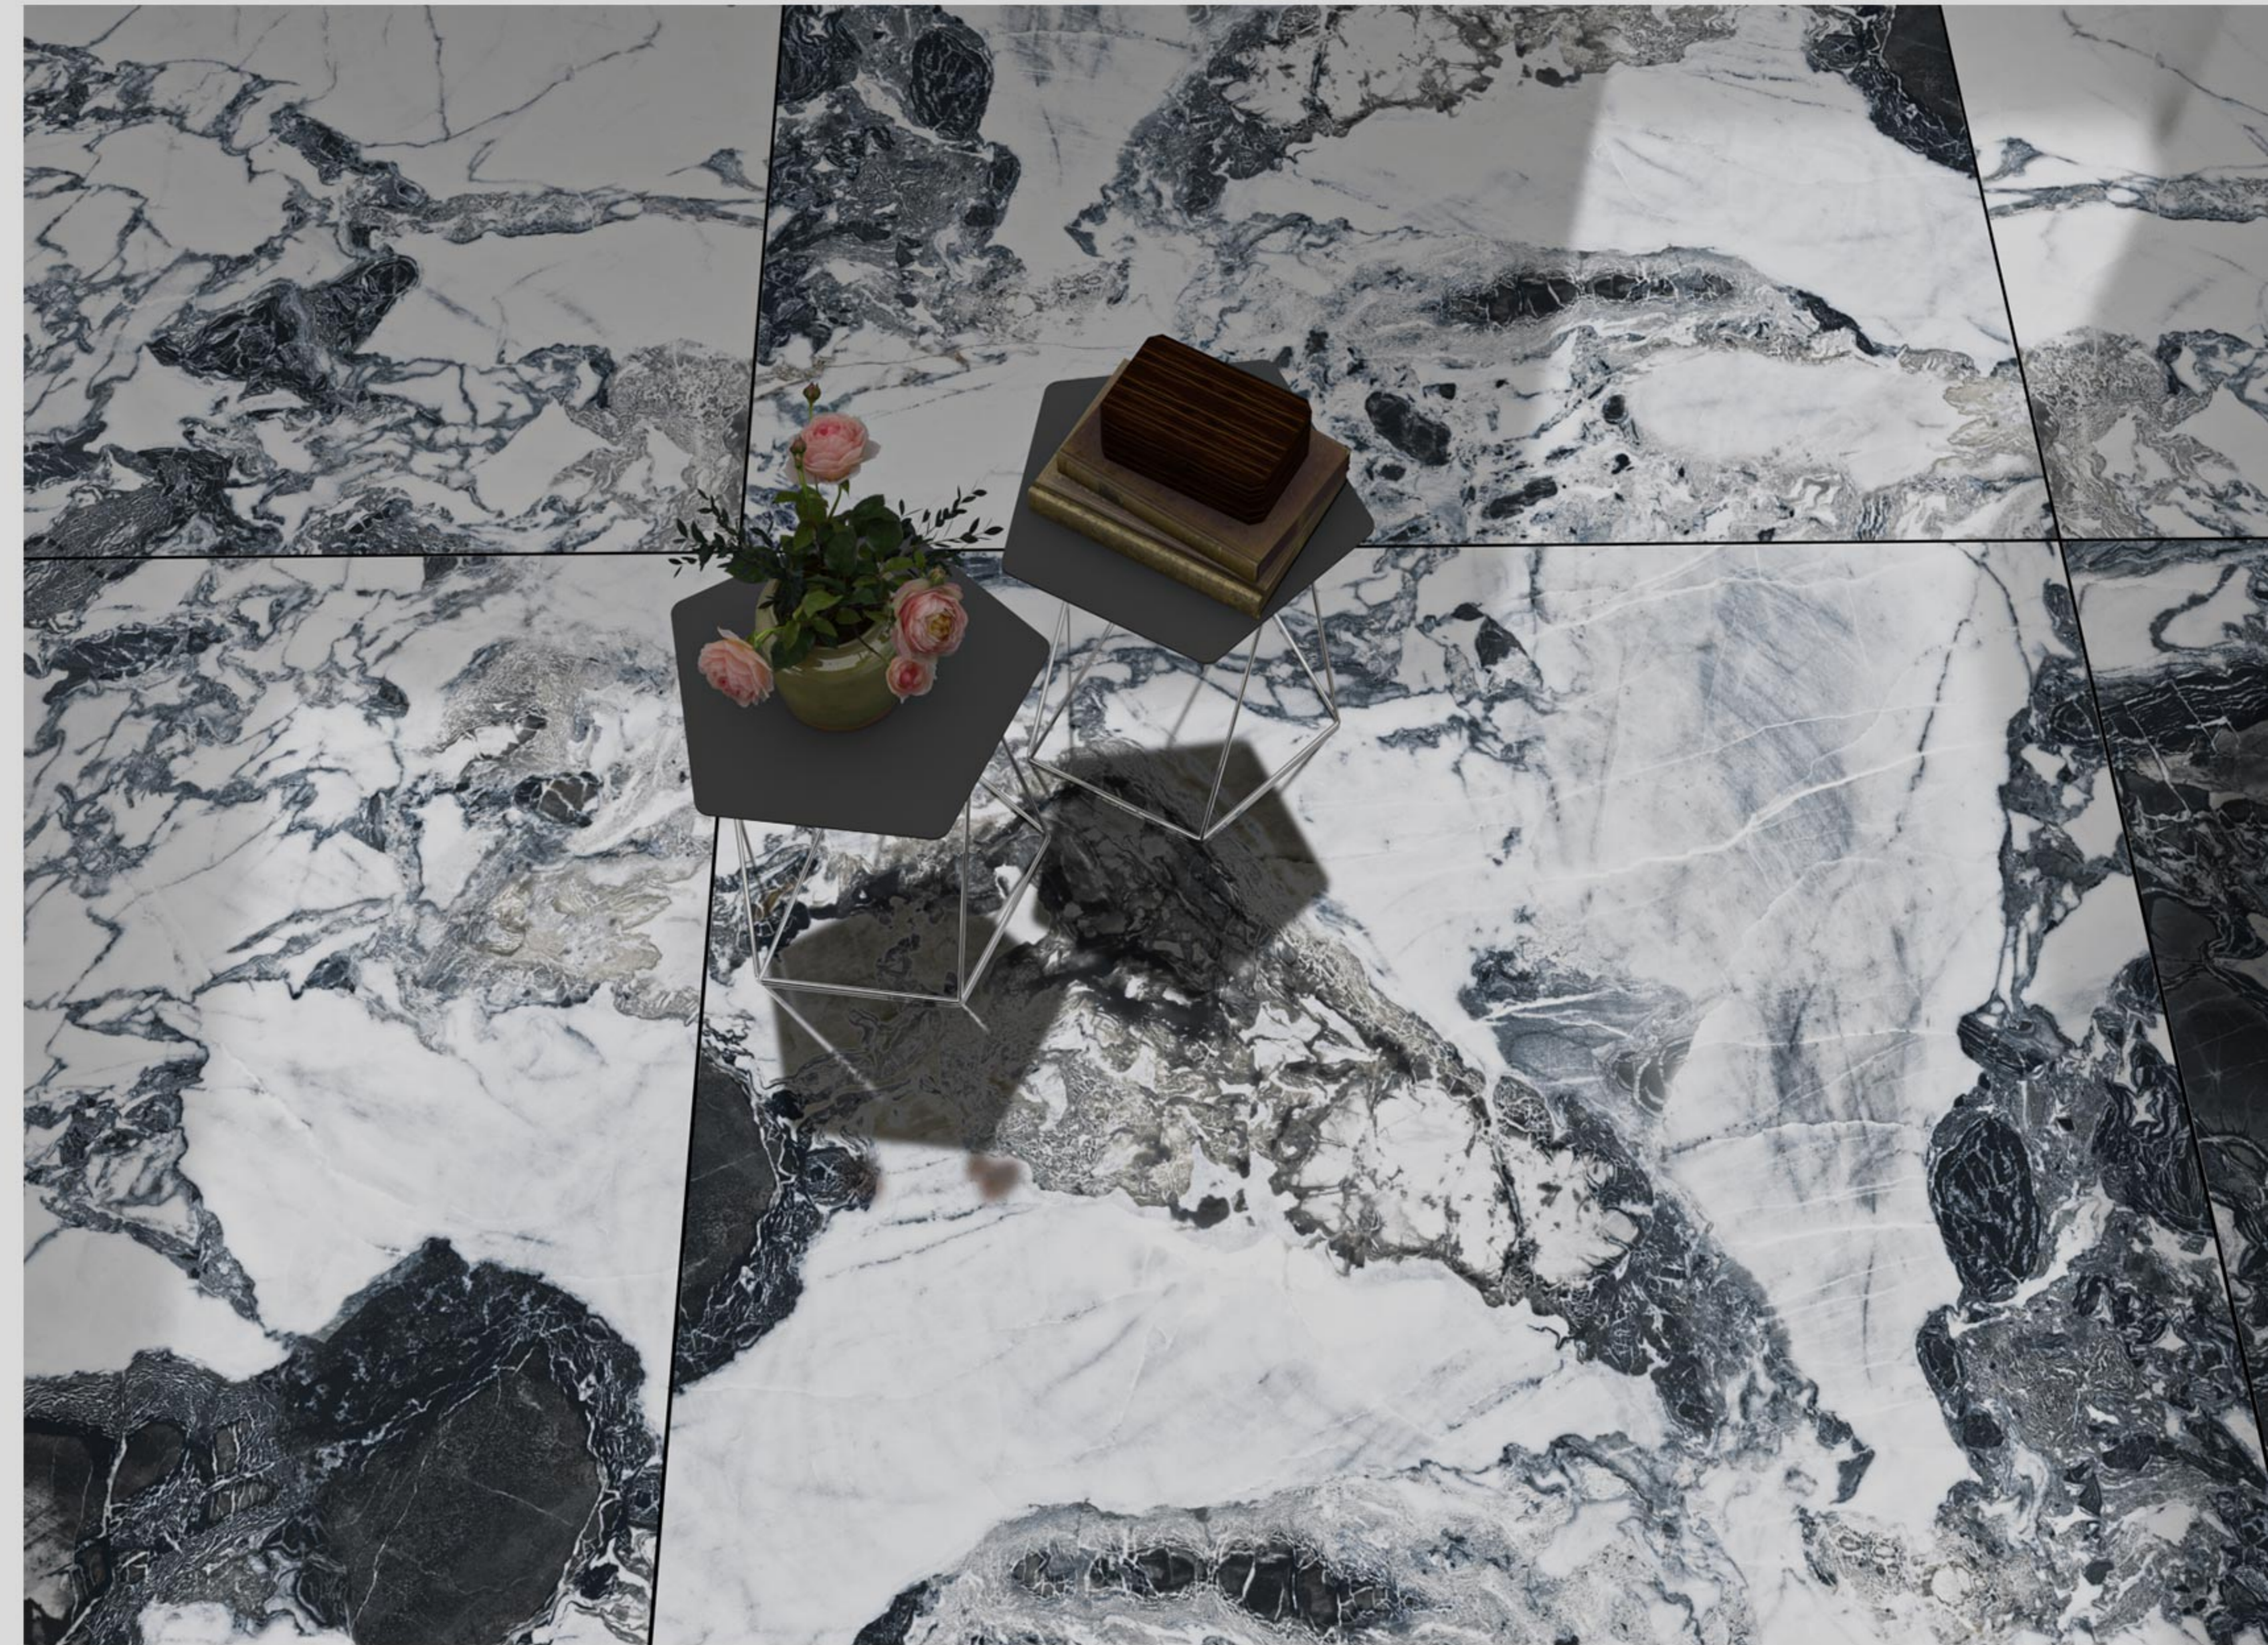

# VENIZO

GRAY  
POLISHED , PORCELAIN  
100X100

**3FACE**  
THIS LIGHT AND SMOOTH MARBLE DESIGN REDISCOVERS THE CLASSIC TASTE OF THE FLOORS, WHILE WITH AN EXTRA TOUCH IN THE FINISHES AND INLAYS IT OFFERS NEW POSSIBILITIES OF INTERPRETATION. THE WIDE VARIETY OF COLORS ALLOWS YOU TO PLAY WITH SHAPES AND GEOMETRIES FROM THE MOST TRADITIONAL TO CONTEMPORARY ONES, FROM COLD TO WARM SHADES.