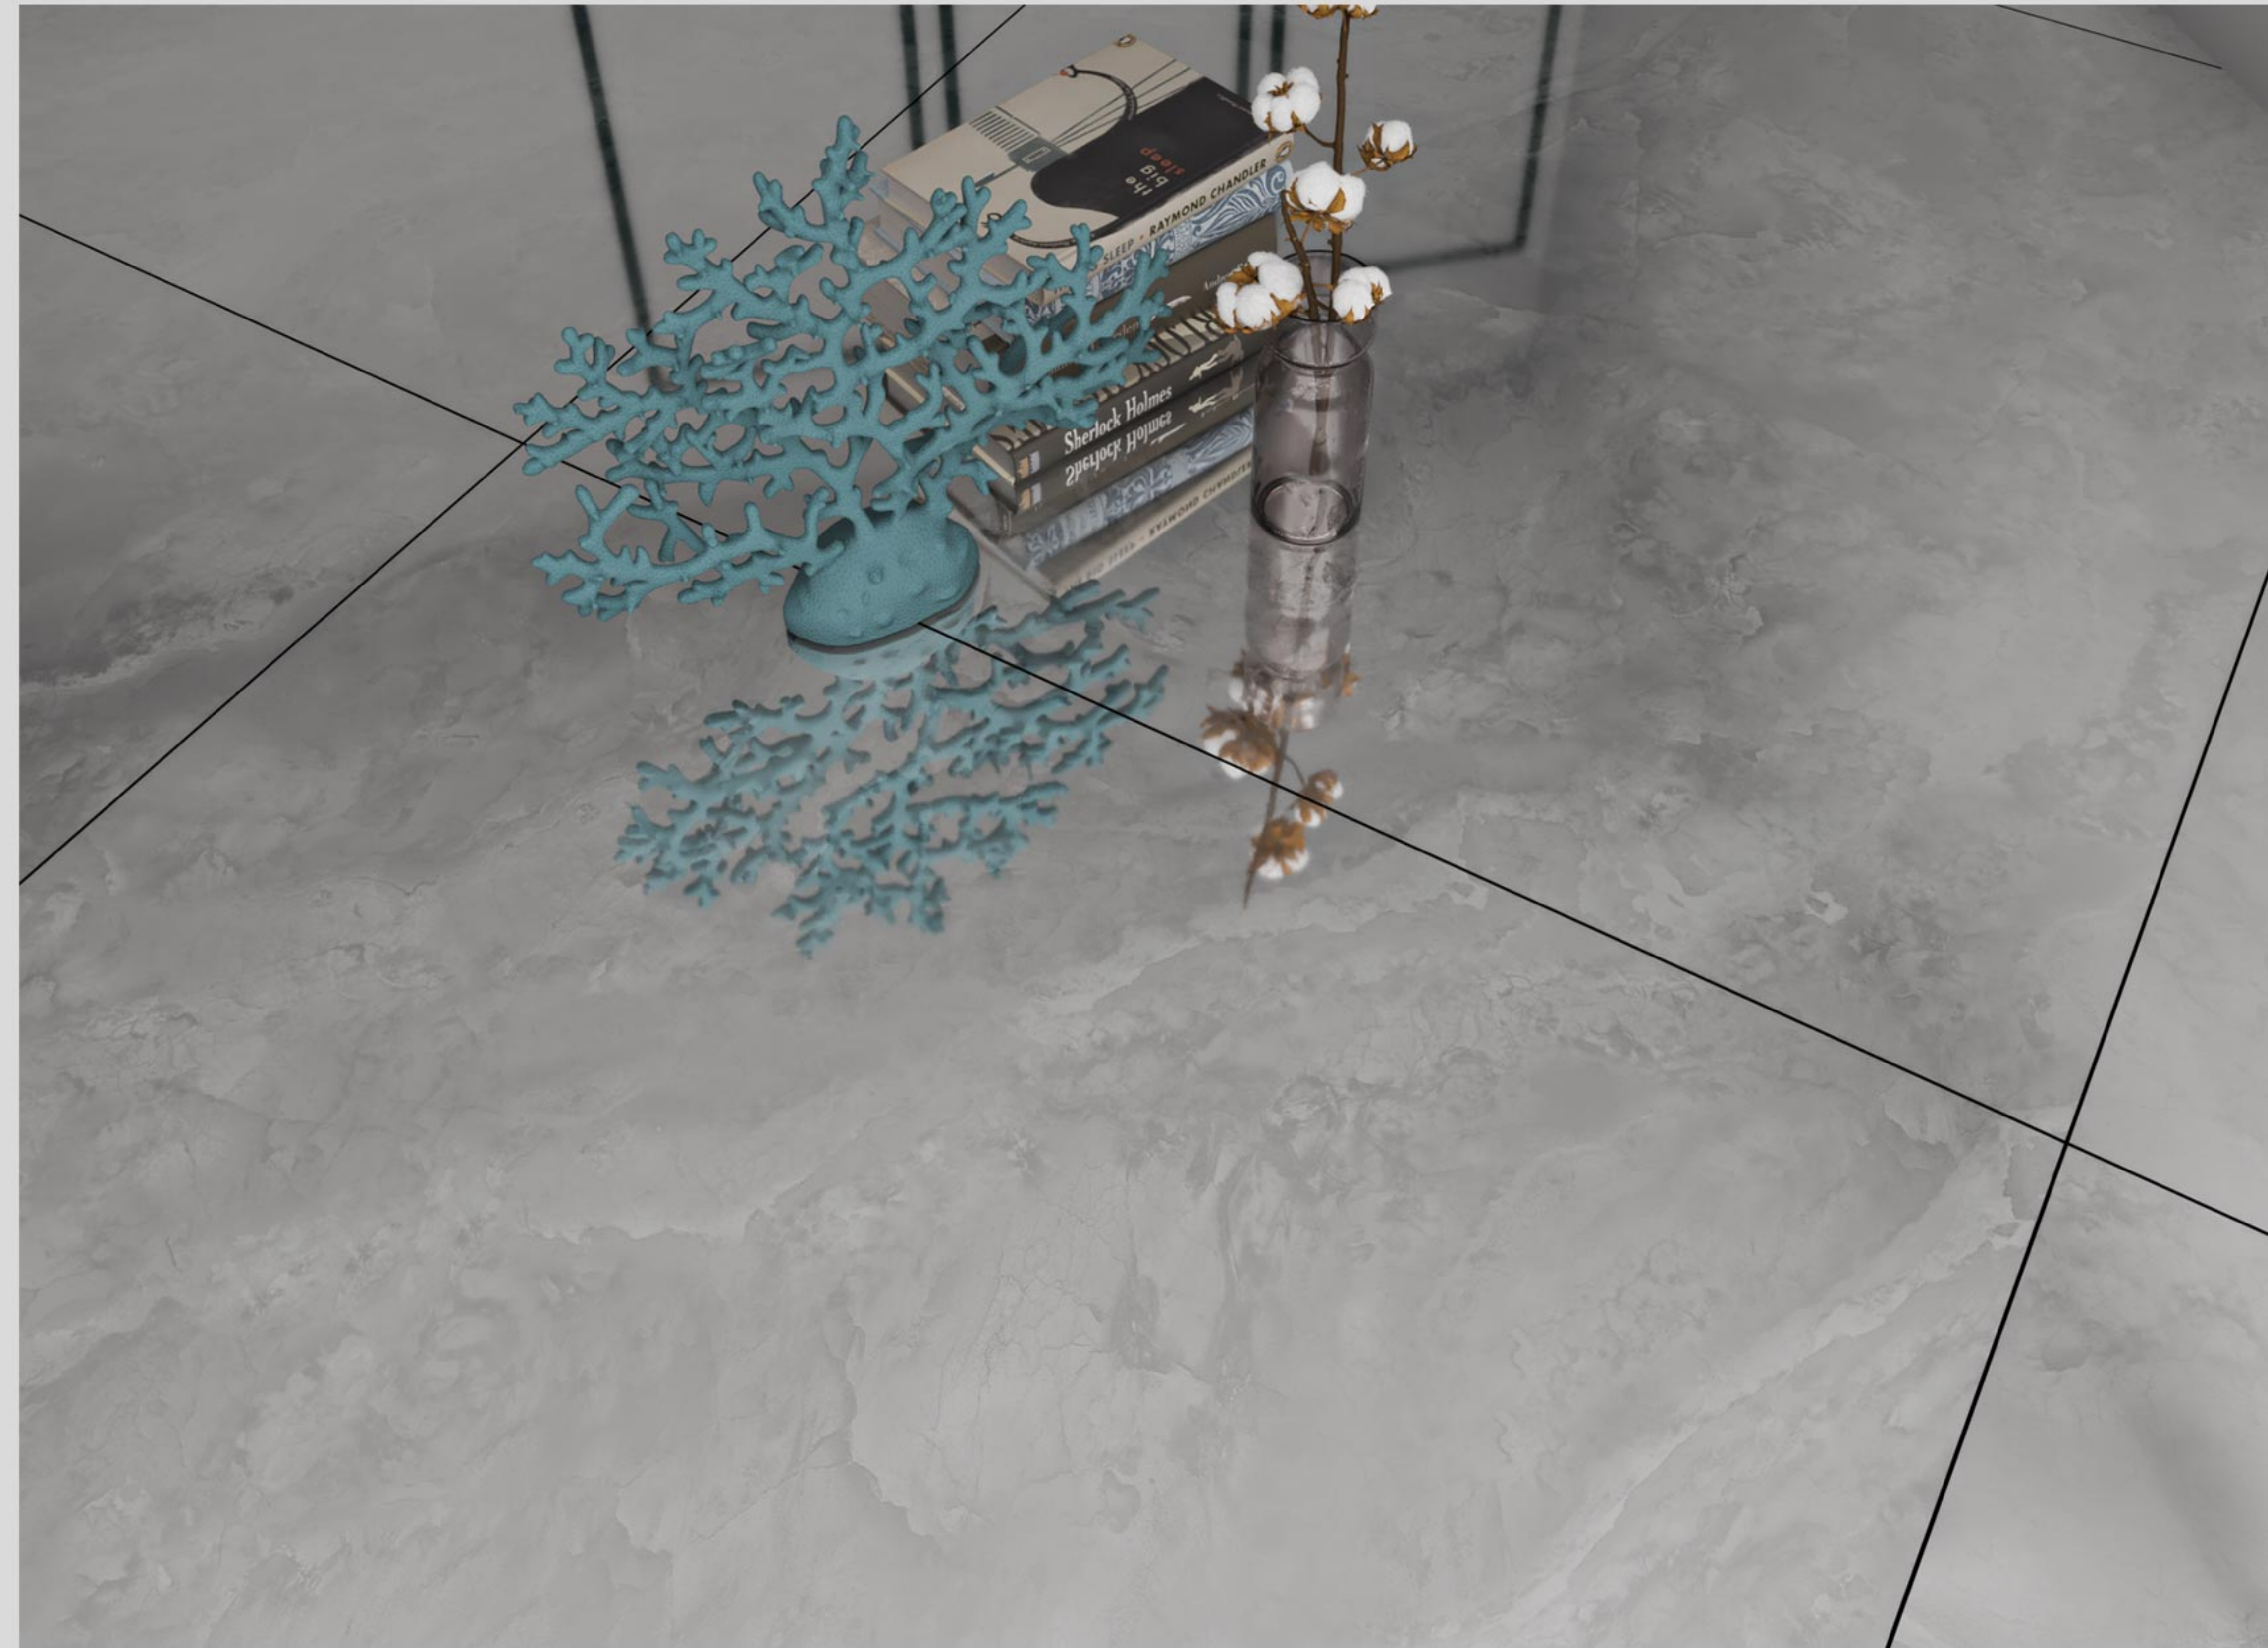

VENIZO

GRAY
POLISHED , PORCELAIN
100X100

3FACE
THIS LIGHT AND SMOOTH MARBLE DESIGN REDISCOVERS THE CLASSIC TASTE OF THE FLOORS, WHILE WITH AN EXTRA TOUCH IN THE FINISHES AND INLAYS IT OFFERS NEW POSSIBILITIES OF INTERPRETATION. THE WIDE VARIETY OF COLORS ALLOWS YOU TO PLAY WITH SHAPES AND GEOMETRIES FROM THE MOST TRADITIONAL TO CONTEMPORARY ONES, FROM COLD TO WARM SHADES.