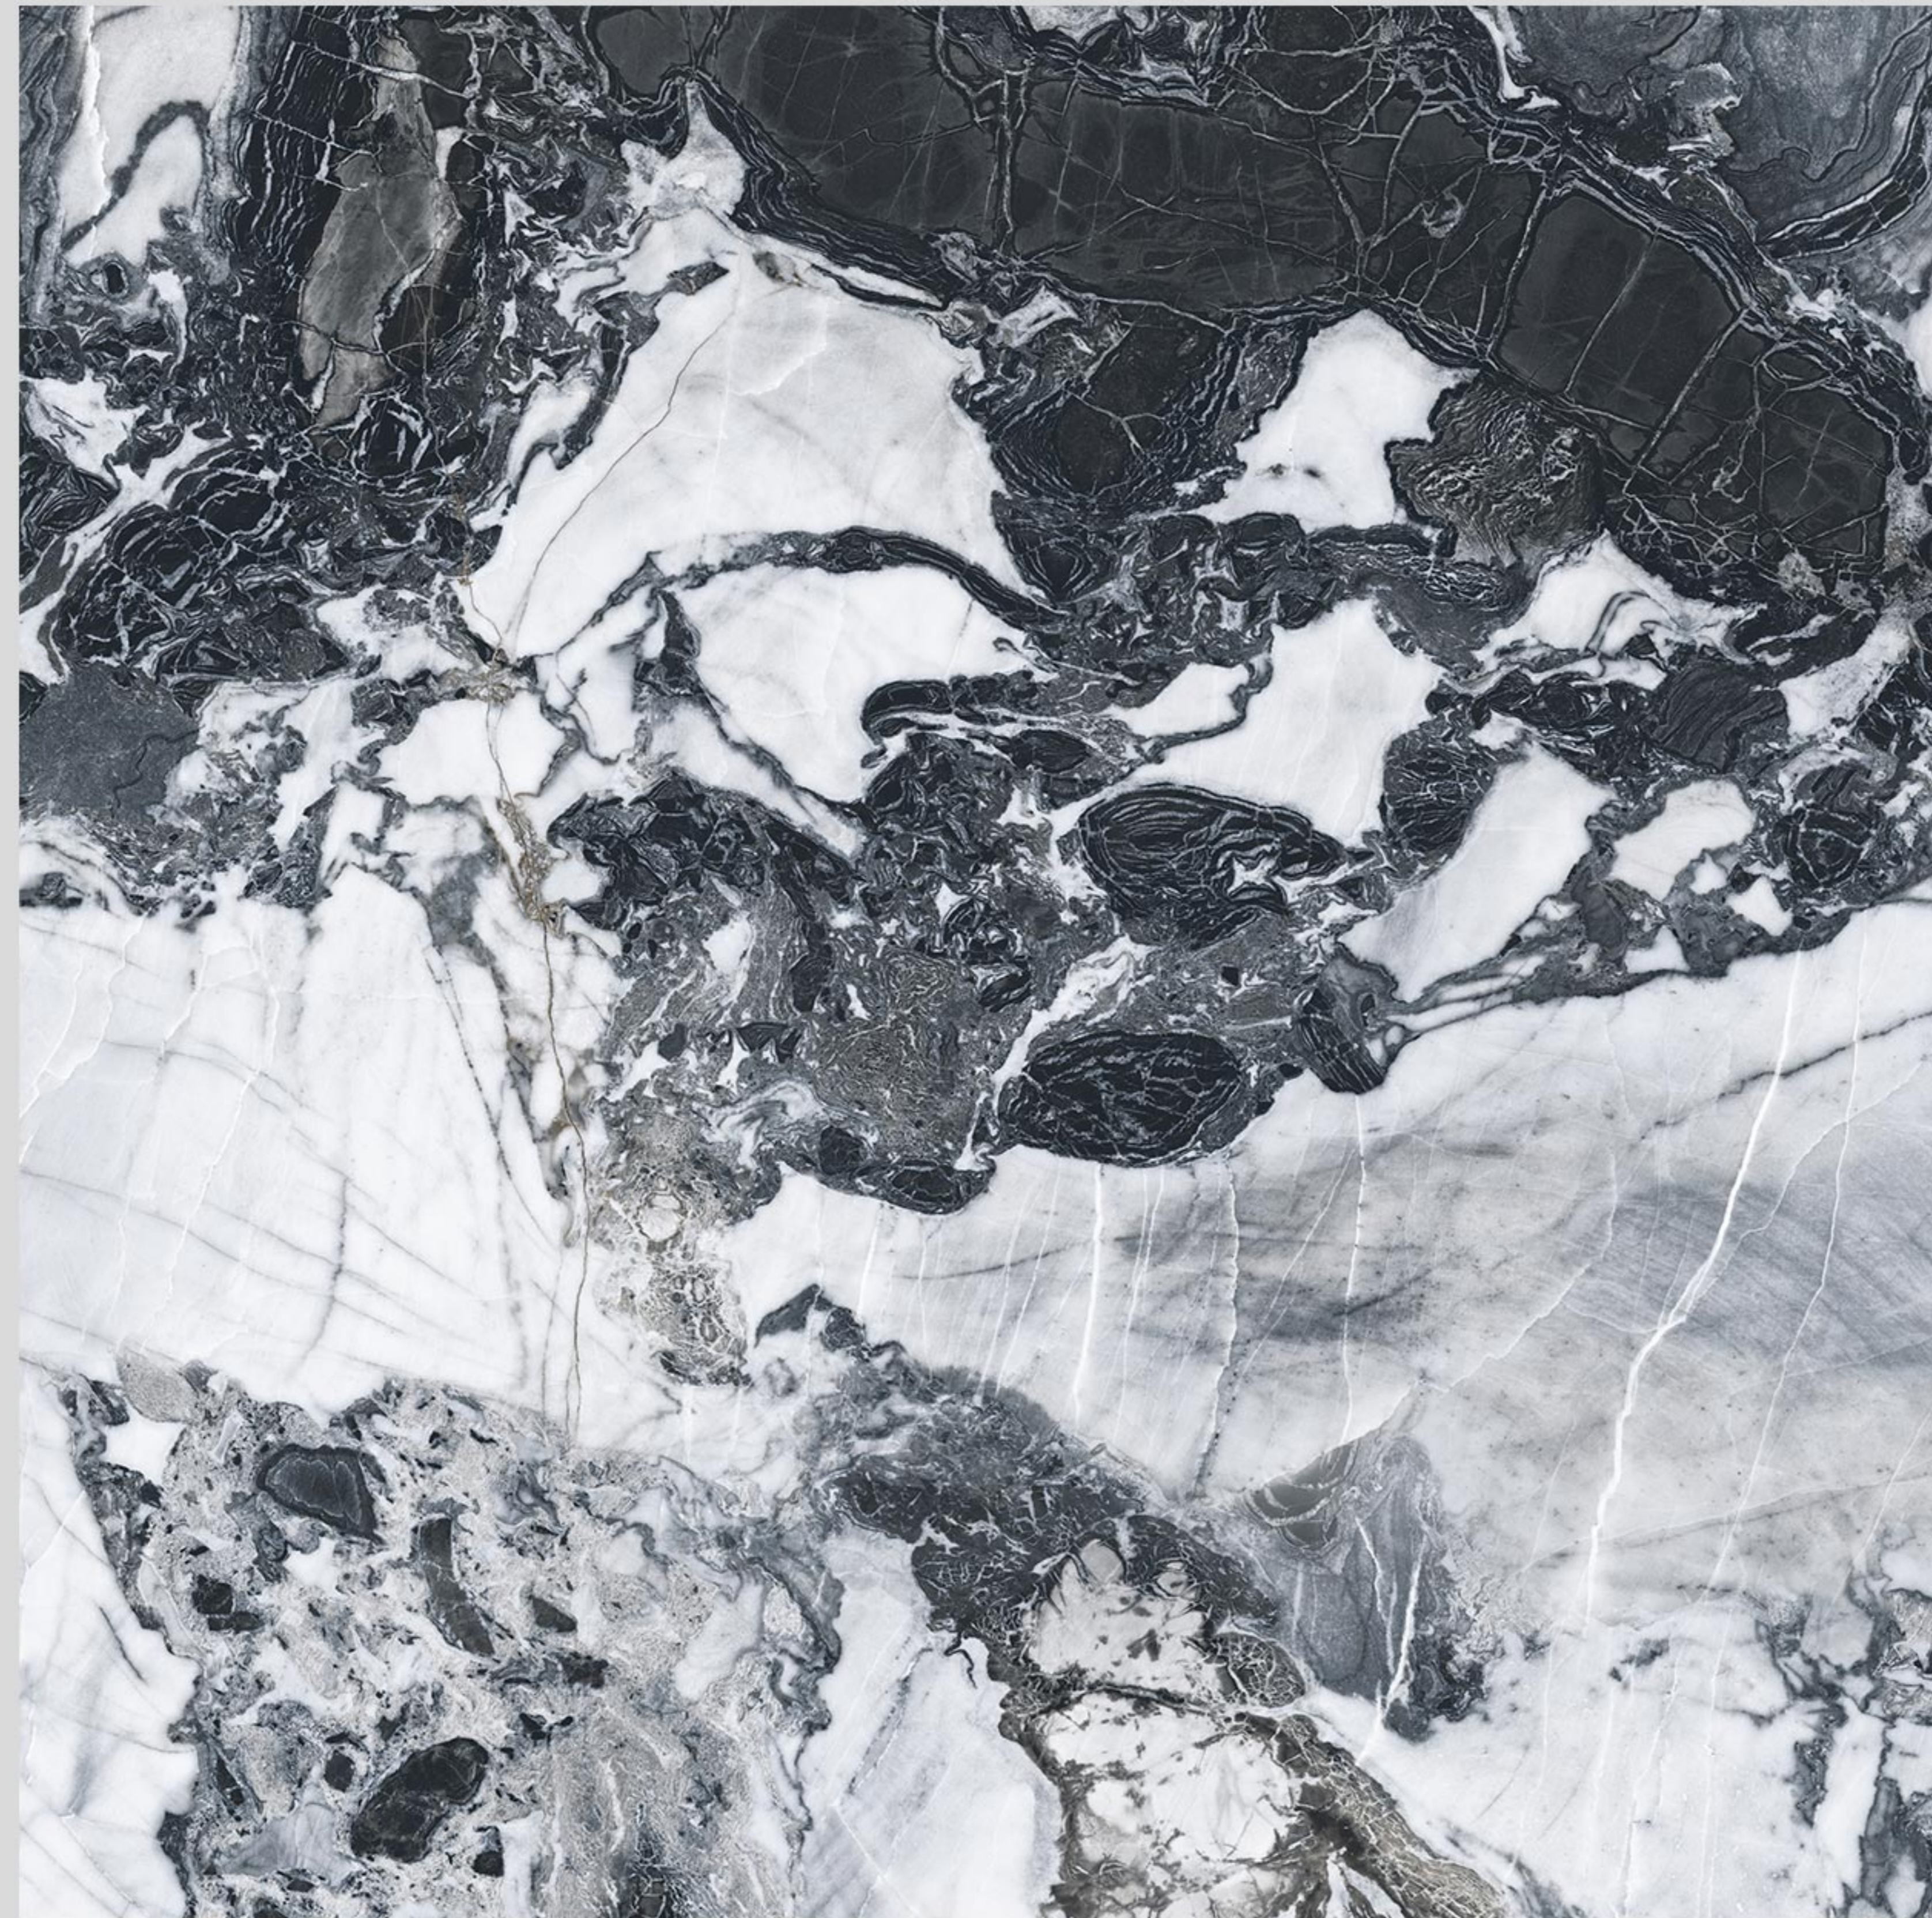

VICTORI

GRAY
POLISHED , PORCELAIN
100X100